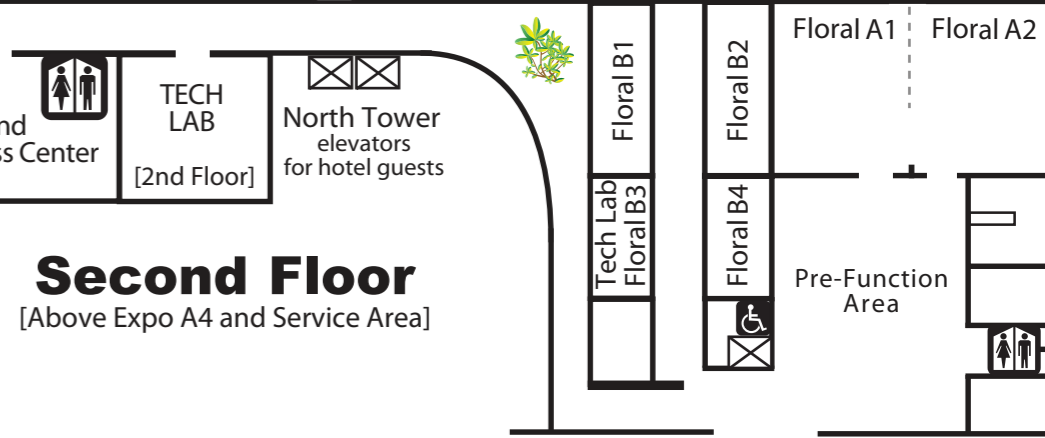

Expo B

Expo C

South Lobby

Breezeway

OUT-OF-THE-BOX DEMOS
Saturday Only

Convention Center Parking Garage

Floral Ballroom

Second Floor
[Above Expo A4 and Service Area]

- RESTROOMS
- ADULT BEVERAGES
- CONCESSIONS/RESTAURANT
- WALK UP WORKSHOPS
- Thursday Only

First Floor

CONFERENCE REGISTRATION

Moody Ballroom

GENERAL SESSIONS
Friday and Saturday

Expo A4

Expo Foyer

Expo Walkway

HOTEL CHECK IN

TERRACE RESTAURANT

GARDEN CAY

LOBBY LAGUNA

HOTEL FRONT ENTRANCE

West Foyer

South Foyer

Business Center