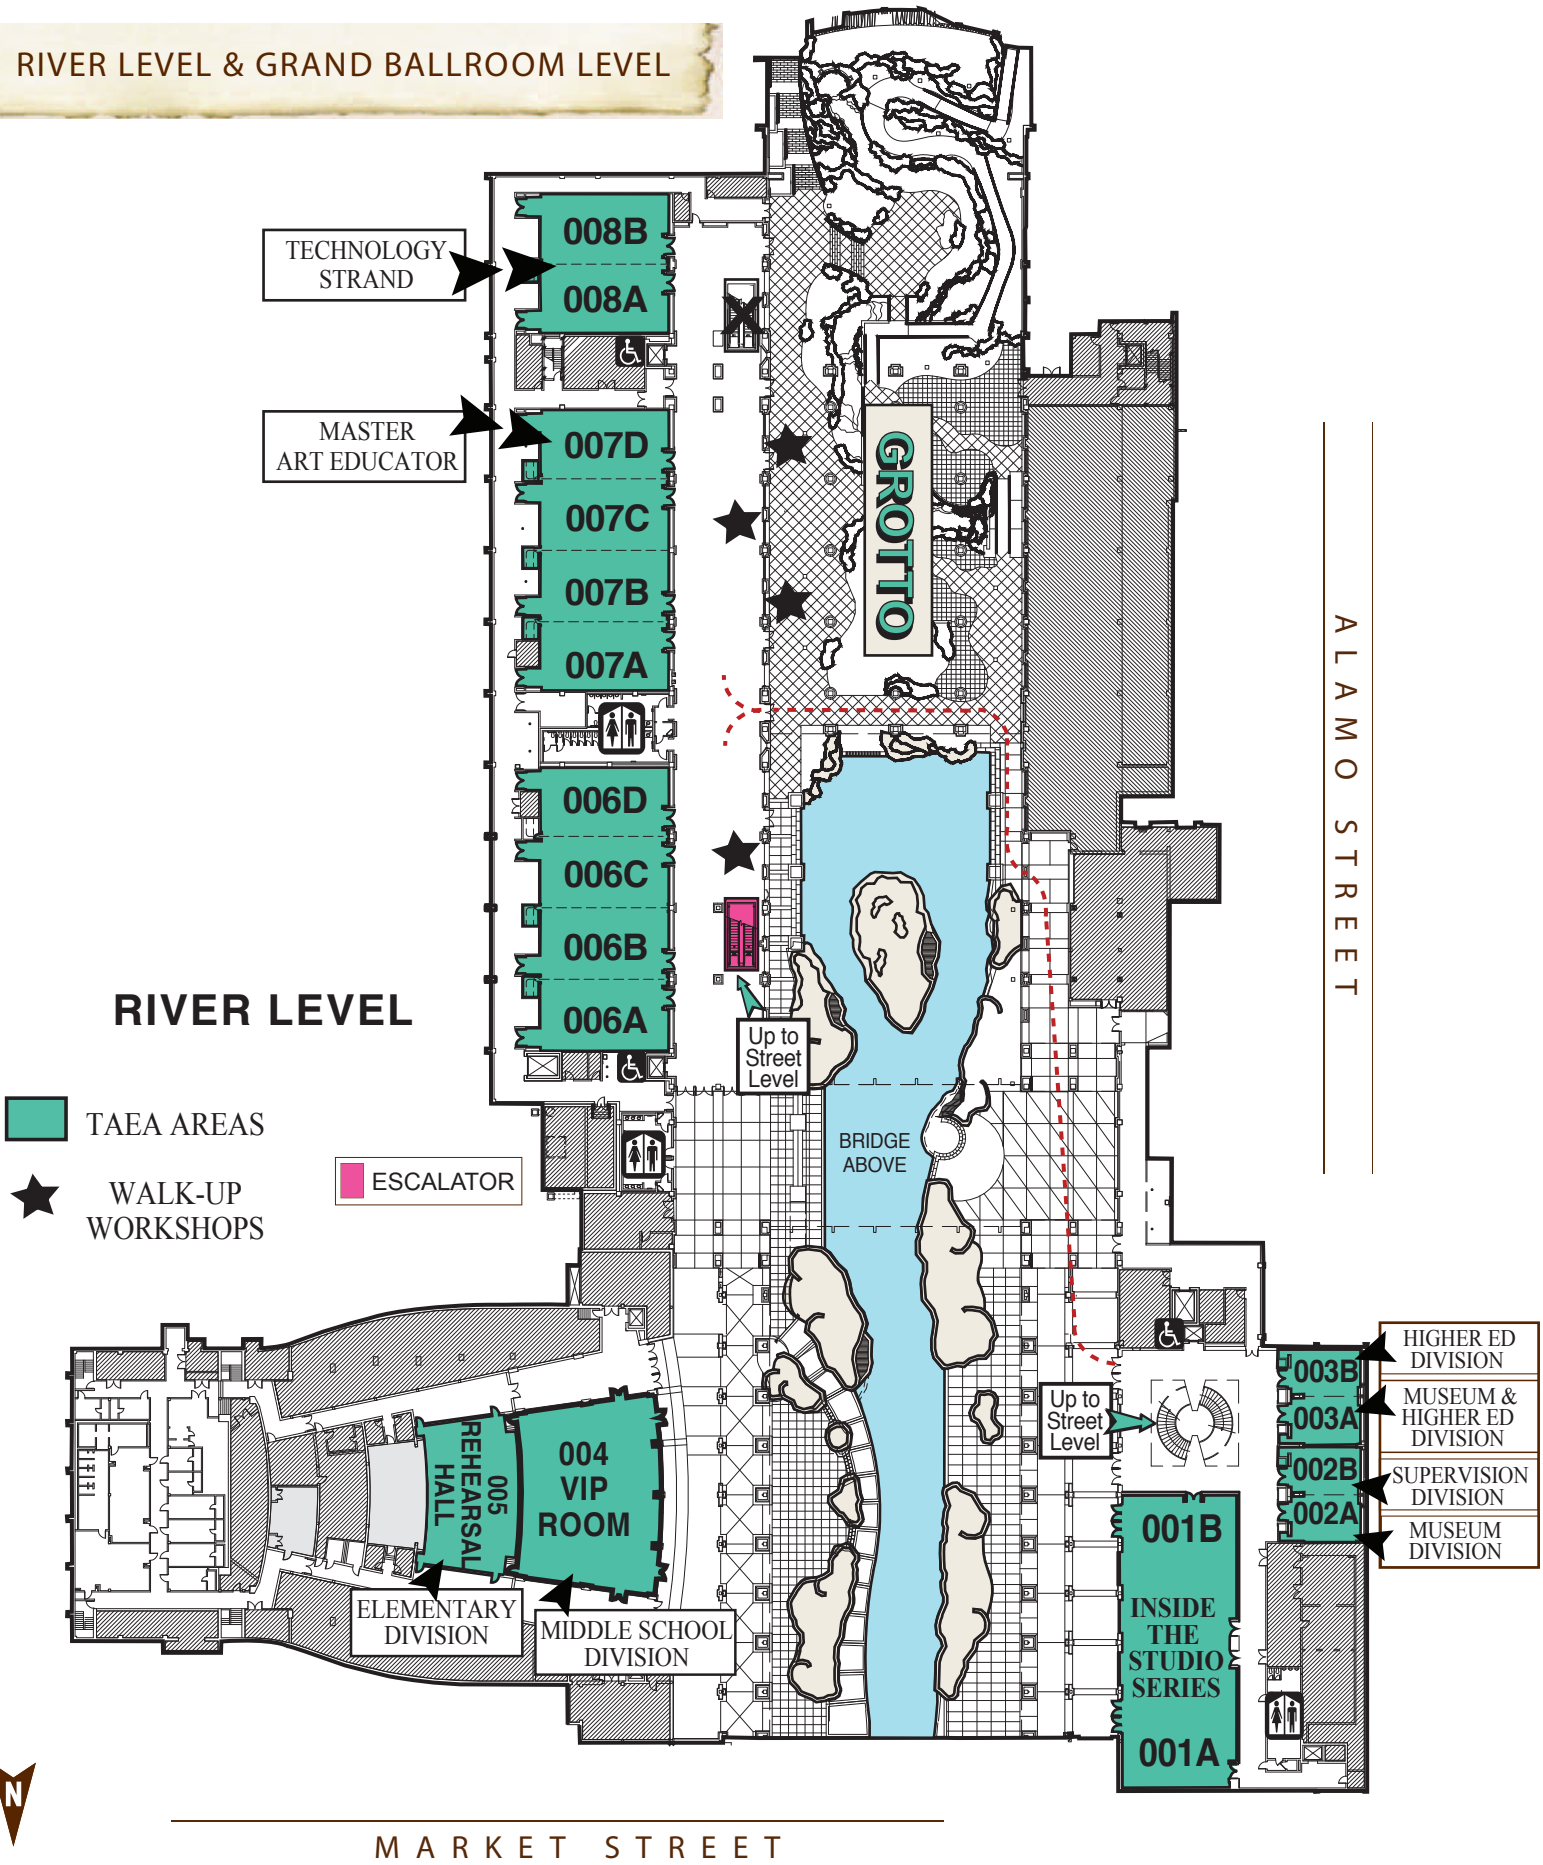

HENRY B. GONZALEZ CONVENTION CENTER

RIVER LEVEL & GRAND BALLROOM LEVEL

TAEA AREAS

WALK-UP WORKSHOPS

ESCALATOR